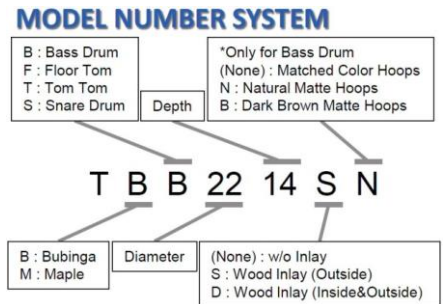

Tama STAR Bubinga / Maple Series

shell material: 5ply Bubinga + 1 inner ply Cordia with see-through or solid lacquer finish
(1 outer ply Cordia for CDKG, CDKR or Indian Laurel for LNTI)
thickness = 4.5mm with 9mm Sound Focus Ring
5ply Maple with see-through or solid lacquer finish
thickness = 5mm with 5mm Sound Focus Ring

hardware: star lugs
die-cast hoops
star tom mounting system
all hardware in chrome colour

item no: TBB2214SN = Bubinga 22' x 14' Bassdrum with Outside Inlay with Natural Matte BD Hoops

available colours:

AMO	Atomic Orange
ATW	Antique White
GAQ	Grand Aqua Blue
PBK	Piano Black
SBM	Satin Blue Metallic
SDR	Solid Candy Red
SKB	Smoky Black
SYL	Sunny Yellow Lacquer

Bubinga only:

CDKG	Dark Green Cordia
CDKR	Dark Red Cordia
LNTI	Natural Indian Laurel.....with inlay
PBA	Pewter Blue Australian Acacia
SAC	Sunset Australian Acacia Burst

Maple only:

RECB	Emerald Sea Curly Maple
RGCM	Gloss Natural Curly Maple..... no natural matte bd hoop
ROLC	Ocean Blue Curly Maple
RRCM	Raspberry Curly Maple
SAB	Satin Antique Brown