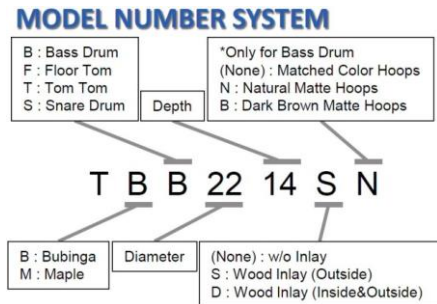

Tama STAR Bubinga / Maple Series

shell material: 5ply Bubinga + 1 inner ply Cordia with see-through or solid lacquer finish
(1 outer ply Cordia for CDKG, CDKR or Indian Laurel for LNTI)
thickness = 4.5mm with 9mm Sound Focus Ring
5ply Maple with see-through or solid lacquer finish
thickness = 5mm with 5mm Sound Focus Ring

hardware: star lugs
die-cast hoops
star tom mounting system
all hardware in chrome colour

item no: TBB2214SN = Bubinga 22' x 14' Bassdrum with Outside Inlay with Natural Matte BD Hoops

available colours:

AMO	Atomic Orange
ATW	Antique White
GAQ	Grand Aqua Blue
PBK	Piano Black
SBM	Satin Blue Metallic
SDR	Solid Candy Red
SKB	Smoky Black
SYL	Sunny Yellow Lacquer

Bubinga only:

CDKG	Dark Green Cordia
CDKR	Dark Red Cordia
LNTI	Natural Indian Laurel.....with inlay
PBA	Pewter Blue Australian Acacia
SAC	Sunset Australian Acacia Burst

Maple only:

RECB	Emerald Sea Curly Maple
RGCM	Gloss Natural Curly Maple..... no natural matte bd hoop
ROLC	Ocean Blue Curly Maple
RRCM	Raspberry Curly Maple
SAB	Satin Antique Brown