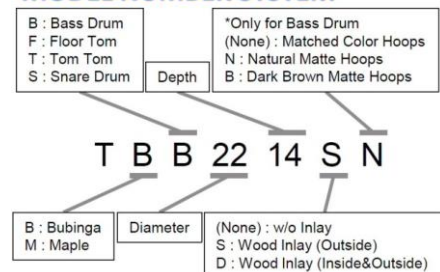

MODEL NUMBER SYSTEM

Bassdrums

TxB1612 / S	star bubinga / maple bassdrum.....no inlay / outside inlay	16' x 12' .... CHF	2'000.00
TxB1612D	star bubinga / maple bassdrum..... inside + outside inlay	16' x 12' .... CHF	2'300.00
TxB1814 / S	star bubinga / maple bassdrum.....no inlay / outside inlay	18' x 14' .... CHF	2'100.00
TxB1814D	star bubinga / maple bassdrum..... inside + outside inlay	18' x 14' .... CHF	2'300.00
TxB1815 / S	star bubinga / maple bassdrum.....no inlay / outside inlay	18' x 15' .... CHF	2'100.00
TxB1815D	star bubinga / maple bassdrum..... inside + outside inlay	18' x 15' .... CHF	2'300.00
TxB1816 / S	star bubinga / maple bassdrum.....no inlay / outside inlay	18' x 16' .... CHF	2'100.00
TxB1816D	star bubinga / maple bassdrum..... inside + outside inlay	18' x 16' .... CHF	2'300.00
TxB2014 / S	star bubinga / maple bassdrum.....no inlay / outside inlay	20' x 14' .... CHF	2'200.00
TxB2014D	star bubinga / maple bassdrum..... inside + outside inlay	20' x 14' .... CHF	2'400.00
TxB2016 / S	star bubinga / maple bassdrum.....no inlay / outside inlay	20' x 16' .... CHF	2'200.00
TxB2016D	star bubinga / maple bassdrum..... inside + outside inlay	20' x 16' .... CHF	2'400.00
TxB2017 / S	star bubinga / maple bassdrum.....no inlay / outside inlay	20' x 17' .... CHF	2'200.00
TxB2017D	star bubinga / maple bassdrum..... inside + outside inlay	20' x 17' .... CHF	2'400.00
TxB2018 / S	star bubinga / maple bassdrum.....no inlay / outside inlay	20' x 18' .... CHF	2'200.00
TxB2018D	star bubinga / maple bassdrum..... inside + outside inlay	20' x 18' .... CHF	2'400.00