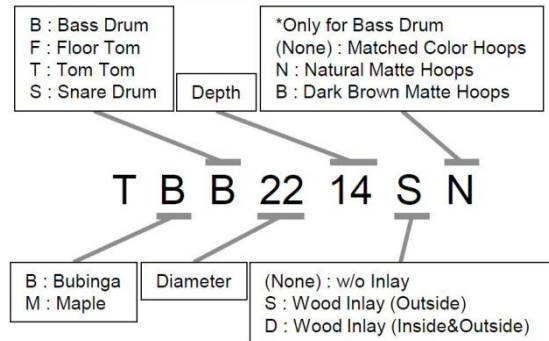

MODEL NUMBER SYSTEM

Bassdrums

TxB1612 / S	star bubinga / maple bassdrum	no inlay / outside inlay	16' x 12'	CHF 2'000.00
TxB1612D	star bubinga / maple bassdrum	inside + outside inlay	16' x 12'	CHF 2'200.00
TxB1814 / S	star bubinga / maple bassdrum	no inlay / outside inlay	18' x 14'	CHF 2'000.00
TxB1814D	star bubinga / maple bassdrum	inside + outside inlay	18' x 14'	CHF 2'200.00
TxB1815 / S	star bubinga / maple bassdrum	no inlay / outside inlay	18' x 15'	CHF 2'000.00
TxB1815D	star bubinga / maple bassdrum	inside + outside inlay	18' x 15'	CHF 2'200.00
TxB1816 / S	star bubinga / maple bassdrum	no inlay / outside inlay	18' x 16'	CHF 2'000.00
TxB1816D	star bubinga / maple bassdrum	inside + outside inlay	18' x 16'	CHF 2'200.00