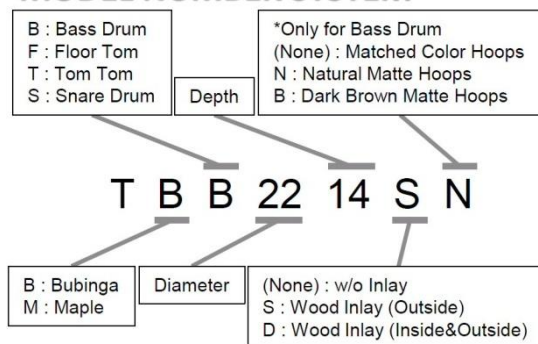

Tama STAR Bubinga / Maple Series

shell material: 5ply Bubinga + 1 inner ply Cordia with see-through or solid lacquer finish
(1 outer ply Cordia for CDKG, CDKR, CSTN or Indian Laurel for LNTI)
thickness = 4.5mm with 9mm Sound Focus Ring
5ply Maple with see-through or solid lacquer finish
thickness = 5mm with 5mm Sound Focus Ring

hardware: star lugs
die-cast hoops
star tom mounting system
all hardware in chrome colour

item no: TBB2214SN = Bubinga 22' x 14' Bassdrum with Outside Inlay with Natural Matte BD Hoops

available colours:

AMO	Atomic Orange
ATW	Antique White
BGM	Blue Gray Metallic
CRP	Coral Pink
DBM	Dark Burgundy Metallic
GAQ	Grand Aqua Blue
SBM	Satin Blue Metallic
SGM	Satin Green Metallic
SKB	Smoky Black
SYL	Sunny Yellow Lacquer
VSB	Vintage Sea Blue

Bubinga only:

CDKG	Dark Green Cordia
CDKR	Dark Red Cordia
CSTN	Satin Natural Cordia
LNTI	Natural Indian Laurel..... with inlay

Maple only:

MGSM	Gloss Sycamore ..... no inlay option, natural matte bd hoop NOT available
ROLC	Ocean Blue Curly Maple
RRCM	Raspberry Curly Maple
SAB	Satin Antique Brown
SAG	Satin Amber Gold
SBD	Satin Burgundy Red
SDM	Satin Dark Mocha ..... dark brown matte bd hoop NOT available

MODEL NUMBER SYSTEM

Bassdrums

TxB1814 / S.....	star bubinga / maple bassdrum	no inlay / outside inlay	18" x 14".....	CHF	1'799.-
TxB1814D.....	star bubinga / maple bassdrum	inside + outside inlay	18" x 14".....	CHF	1'999.-
TxB1815 / S.....	star bubinga / maple bassdrum	no inlay / outside inlay	18" x 15".....	CHF	1'799.-
TxB1815D.....	star bubinga / maple bassdrum	inside + outside inlay	18" x 15".....	CHF	1'999.-
TxB1816 / S.....	star bubinga / maple bassdrum	no inlay / outside inlay	18" x 16".....	CHF	1'799.-
TxB1816D.....	star bubinga / maple bassdrum	inside + outside inlay	18" x 16".....	CHF	1'999.-
TxB2014 / S.....	star bubinga / maple bassdrum	no inlay / outside inlay	20" x 14".....	CHF	1'899.-
TxB2014D.....	star bubinga / maple bassdrum	inside + outside inlay	20" x 14".....	CHF	1'999.-
TxB2016 / S.....	star bubinga / maple bassdrum	no inlay / outside inlay	20" x 16".....	CHF	1'899.-
TxB2016D.....	star bubinga / maple bassdrum	inside + outside inlay	20" x 16".....	CHF	1'999.-
TxB2017 / S.....	star bubinga / maple bassdrum	no inlay / outside inlay	20" x 17".....	CHF	1'899.-
TxB2017D.....	star bubinga / maple bassdrum	inside + outside inlay	20" x 17".....	CHF	1'999.-
TxB2018 / S.....	star bubinga / maple bassdrum	no inlay / outside inlay	20" x 18".....	CHF	1'899.-
TxB2018D.....	star bubinga / maple bassdrum	inside + outside inlay	20" x 18".....	CHF	1'999.-