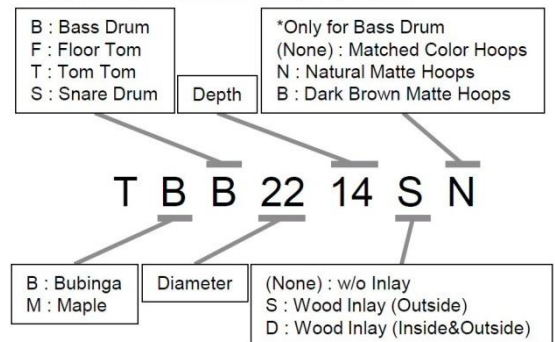

MODEL NUMBER SYSTEM

Bassdrums

TxB1814 / S	star bubinga / maple bassdrum..... no inlay / outside inlay.....	18" x 14"	CHF	1'799.-
TxB1814D	star bubinga / maple bassdrum..... inside + outside inlay.....	18" x 14"	CHF	1'999.-
TxB1815 / S	star bubinga / maple bassdrum..... no inlay / outside inlay.....	18" x 15"	CHF	1'799.-
TxB1815D	star bubinga / maple bassdrum..... inside + outside inlay.....	18" x 15"	CHF	1'999.-
TxB1816 / S	star bubinga / maple bassdrum..... no inlay / outside inlay.....	18" x 16"	CHF	1'799.-
TxB1816D	star bubinga / maple bassdrum..... inside + outside inlay.....	18" x 16"	CHF	1'999.-
TxB2014 / S	star bubinga / maple bassdrum..... no inlay / outside inlay.....	20" x 14"	CHF	1'899.-
TxB2014D	star bubinga / maple bassdrum..... inside + outside inlay.....	20" x 14"	CHF	1'999.-
TxB2016 / S	star bubinga / maple bassdrum..... no inlay / outside inlay.....	20" x 16"	CHF	1'899.-
TxB2016D	star bubinga / maple bassdrum..... inside + outside inlay.....	20" x 16"	CHF	1'999.-
TxB2017 / S	star bubinga / maple bassdrum..... no inlay / outside inlay.....	20" x 17"	CHF	1'899.-
TxB2017D	star bubinga / maple bassdrum..... inside + outside inlay.....	20" x 17"	CHF	1'999.-
TxB2018 / S	star bubinga / maple bassdrum..... no inlay / outside inlay.....	20" x 18"	CHF	1'899.-
TxB2018D	star bubinga / maple bassdrum..... inside + outside inlay.....	20" x 18"	CHF	1'999.-

Musik Olar AG PO Box CH-4800 Zofingen Tel +41 62 745 8050 Fax +41 62 745 8055 mail@musicolar.ch musicolar.ch