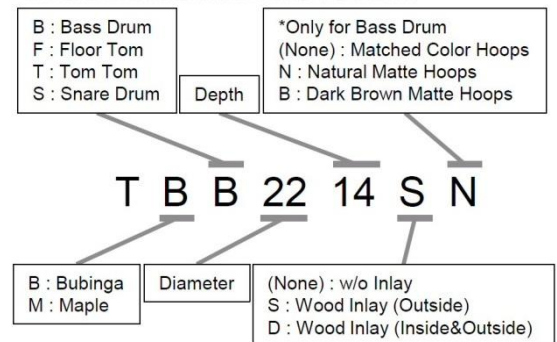

Tama STAR Bubinga / Maple Series

shell material: 5ply Bubinga + 1 inner ply Cordia with see-through or solid lacquer finish
(1 outer ply Cordia for CDKG, CDKR, CSTN or Indian Laurel for LNTI)
thickness = 4.5mm with 9mm Sound Focus Ring
5ply Maple with see-through or solid lacquer finish
thickness = 5mm with 5mm Sound Focus Ring

hardware: star lugs
die-cast hoops
star tom mounting system
all hardware in chrome colour

item no: TBB2214SN = Bubinga 22' x 14' Bassdrum with Outside Inlay with Natural Matte BD Hoops

available colours:

AMO	Atomic Orange
ATW	Antique White
BGM	Blue Gray Metallic
CRP	Coral Pink
DBM	Dark Burgundy Metallic
GAQ	Grand Aqua Blue
GYB	Grand Royal Blue
PBK	Piano Black
SBM	Satin Blue Metallic
SDR	Solid Candy Red
SGM	Satin Green Metallic
SKB	Smoky Black
SYL	Sunny Yellow Lacquer
VSB	Vintage Sea Blue

Bubinga only:

CDKG	Dark Green Cordia
CDKR	Dark Red Cordia
CSTN	Satin Natural Cordia
LNTI	Natural Indian Laurel..... with inlay

Maple only:

MGSM	Gloss Sycamore ..... no inlay option, natural matte bd hoop NOT available
ROLC	Ocean Blue Curly Maple
RRCM	Raspberry Curly Maple
SAB	Satin Antique Brown
SAG	Satin Amber Gold
SBD	Satin Burgundy Red
SDM	Satin Dark Mocha ..... dark brown matte bd hoop NOT available

MODEL NUMBER SYSTEM

Bassdrums

TxB1814 / S.....	star bubinga / maple bassdrum	no inlay / outside inlay	18" x 14".....	CHF 2'000.00
TxB1814D.....	star bubinga / maple bassdrum	inside + outside inlay	18" x 14".....	CHF 2'200.00
TxB1815 / S.....	star bubinga / maple bassdrum	no inlay / outside inlay	18" x 15".....	CHF 2'000.00
TxB1815D.....	star bubinga / maple bassdrum	inside + outside inlay	18" x 15".....	CHF 2'200.00
TxB1816 / S.....	star bubinga / maple bassdrum	no inlay / outside inlay	18" x 16".....	CHF 2'000.00
TxB1816D.....	star bubinga / maple bassdrum	inside + outside inlay	18" x 16".....	CHF 2'200.00